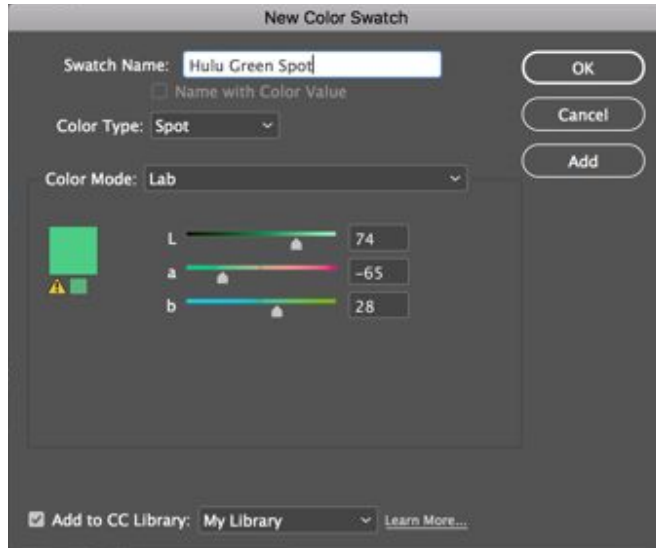

Note for Indesign Prep.

USE SPOT COLORS INSIDE BUILD FILE instead of CMYK swatches.

BLACK: Choose Spot Color Black C

GREEN: Choose Create New Swatch: Input Spot with LAB color intent.